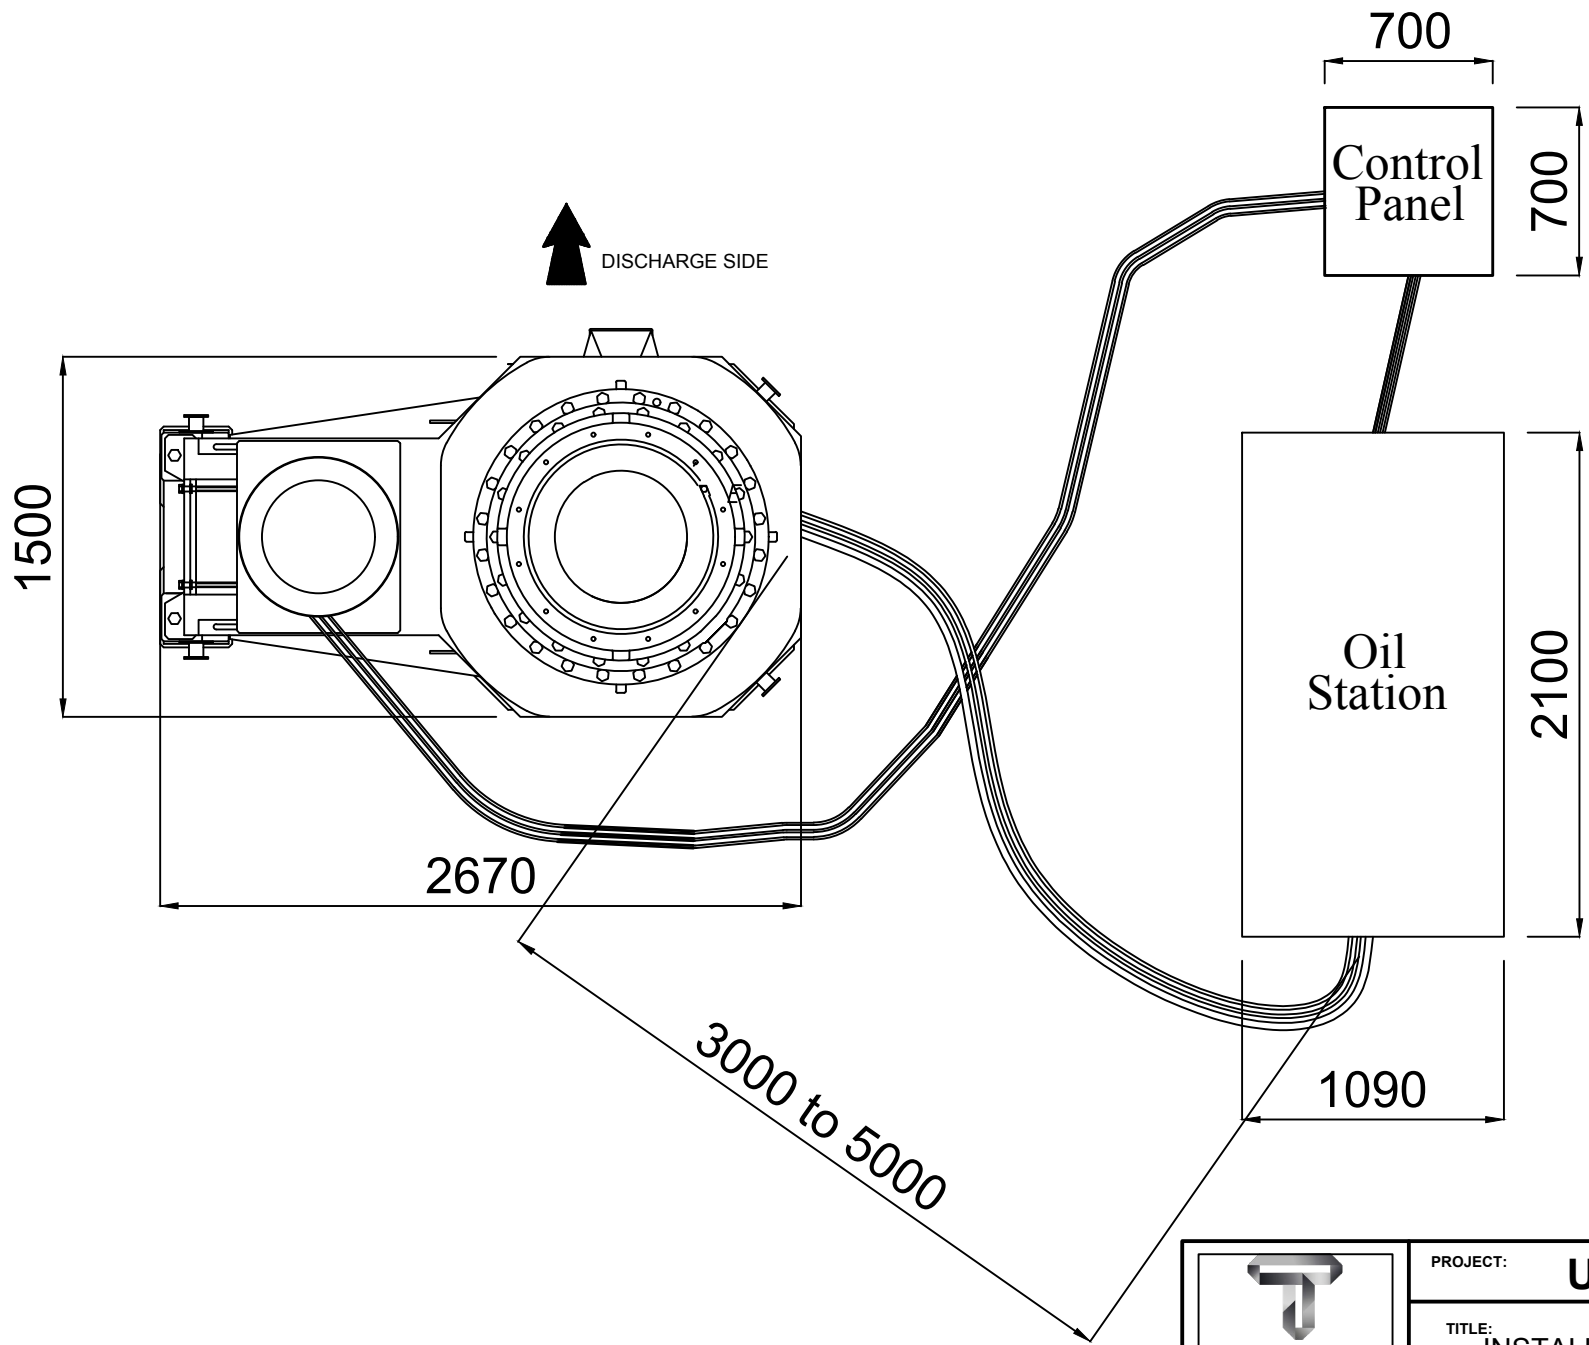

PROJECT: **UC-700 K**

TITLE: **INSTALLATION SCHEME -
FRONTAL VIEW**

PROJECT:	UC-700 K
TITLE:	INSTALLATION SCHEME - PLAN VIEW

INSTALLATION SCHEME OVER A TRAILER

PROJECT: **UC-700 K**

TITLE: **INSTALLATION SCHEME -
PLAN VIEW**